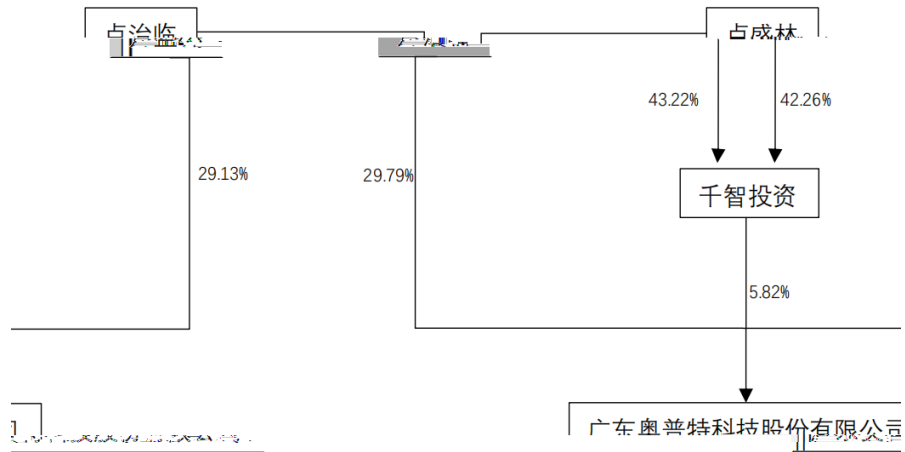

AI

3D

3C

3.

2D 2D 3D 3D 3D 3D 3D 3D
3D 3D 3D 3D 3D 3D 3D 3D

2

PCB SMT
" " GWh TWh
TWh
" " "

	56,541,051.00	122,785,320.14	75,707,058.28	42,654,987.59
	-3,965,552.00	4,630,811.83	-76,275,959.27	120,548,937.51

4

4.1

10

:

()	4,695
()	5,020
	0
	0
	0
	0

			(%)				
	11,793,600	36,363,600	29.79	36,363,600	36,363,600		
	11,531,520	35,555,520	29.13	35,555,520	35,555,520		0

4.2

4.3

4.4

5

1

1.		30.39%		31.59%
2.		40.14%	18.88%	39.32%
	13.83%		7.26%	

2