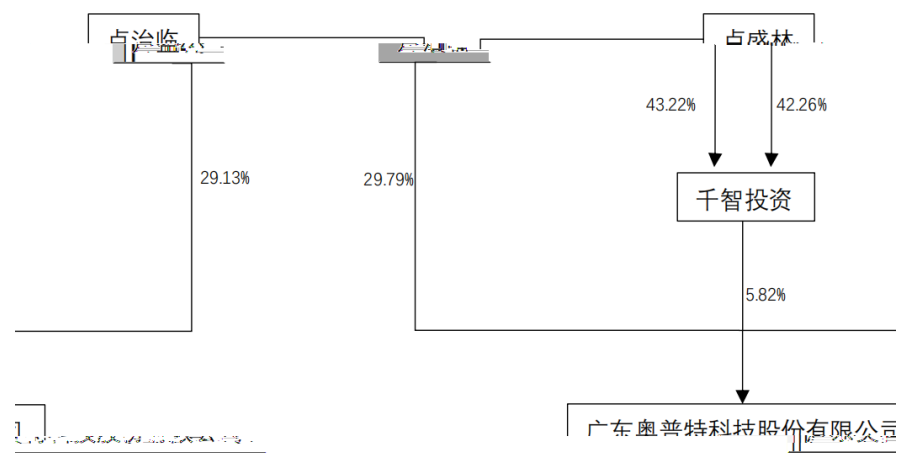

AI

3D

3C

3.

2D 2D 3D 3D 3D 3D 3D 3D
3D 3D 3D 3D 3D 3D 3D 3D

2

PCB SMT
" " GWh TWh
TWh
" " "

	56,541,051.00	122,785,320.14	75,707,058.28	42,654,987.59
	-3,965,552.00	4,630,811.83	-76,275,959.27	120,548,937.51

4

4.1

10

:

()	4,695
()	5,020
	0
	0
	0
	0

			(%)				
	11,793,600	36,363,600	29.79	36,363,600	36,363,600		
	11,531,520	35,555,520	29.13	35,555,520	35,555,520		0

4.2

4.3

4.4

5

1

1.		30.39%		31.59%
2.		40.14%	18.88%	39.32%
	13.83%		7.26%	

2